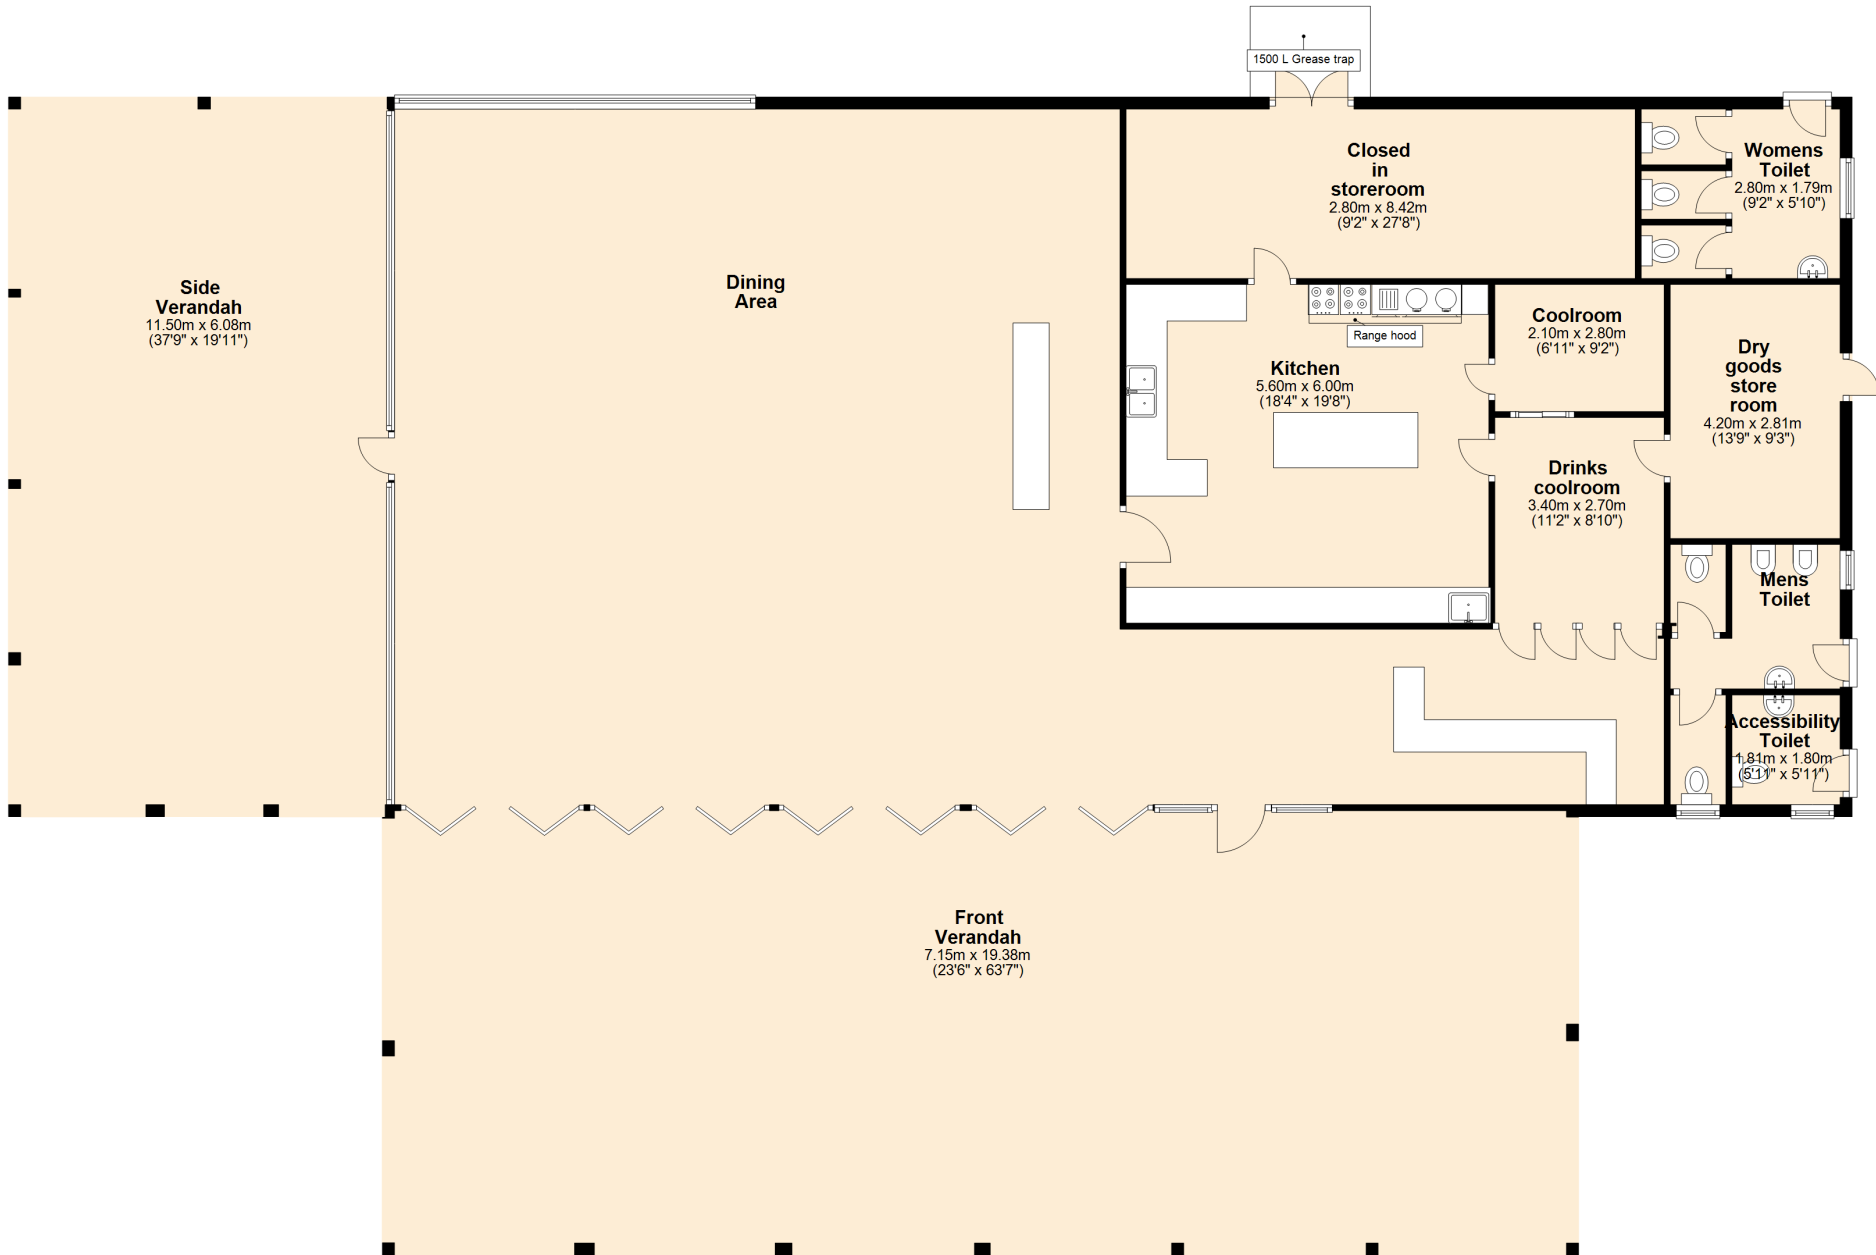

**Kumbidgee Restaurant**  
Approx. 486.3 sq. metres (5234.4 sq. feet)

Total area: approx. 486.3 sq. metres (5234.4 sq. feet)